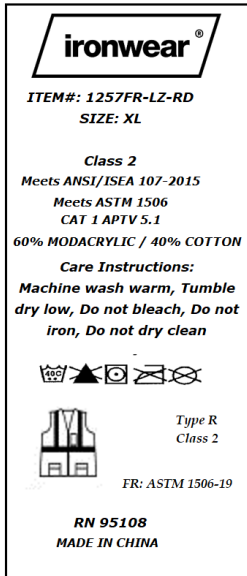

## Style #1257FR-LZ-RD

(front view)

(back view)

## Description

- > **Description:** Flame resistant mesh vest and equipped with 2 radio clips.
- > **Binding/Material:** 60% Modacrylic/40% cotton fabric
- > **Color:** Lime
- > **Class:** Class 2
- > **Standards:** Meets ANSI/ISEA 107-2015, ASTM 1506 ATPV 5.1, CAT1
- > **Closure:** Zipper
- > **Striping:** 2" reflective silver tape
- > **Pockets:** 3 pockets, 2 lower chest pockets and 1 upper chest pocket.

## Specifications

Size	S	M	L	XL	2XL	3XL	4XL	5XL
Width (cm/inch)	51/20	56/22	61/24	66/26	71/28	76/30	81/32	86/34
Length (cm/inch)	74/29	76/30	79/31	81/32	84/33	86/34	89/35	91/36

## Packaging

Size	S	M	L	XL	2XL	3XL	4XL	5XL
Packaging	1 per poly bag							
Unit	Each							
Case Pack	25							
Case Weight (lb/kg)	22.17/10.06	22.38/10.15	22.88/10.38	25.46/11.55	27.67/12.55	29.87/13.55	32.08/14.55	33.12/15.05
Case Dimensions (cm)	41cm x 29cm x 32cm				41cm x 29cm x 36cm			
Case Dimensions (inch)	16.14" x 11.42" x 12.6"				16.14" x 11.42" x 14.17"			